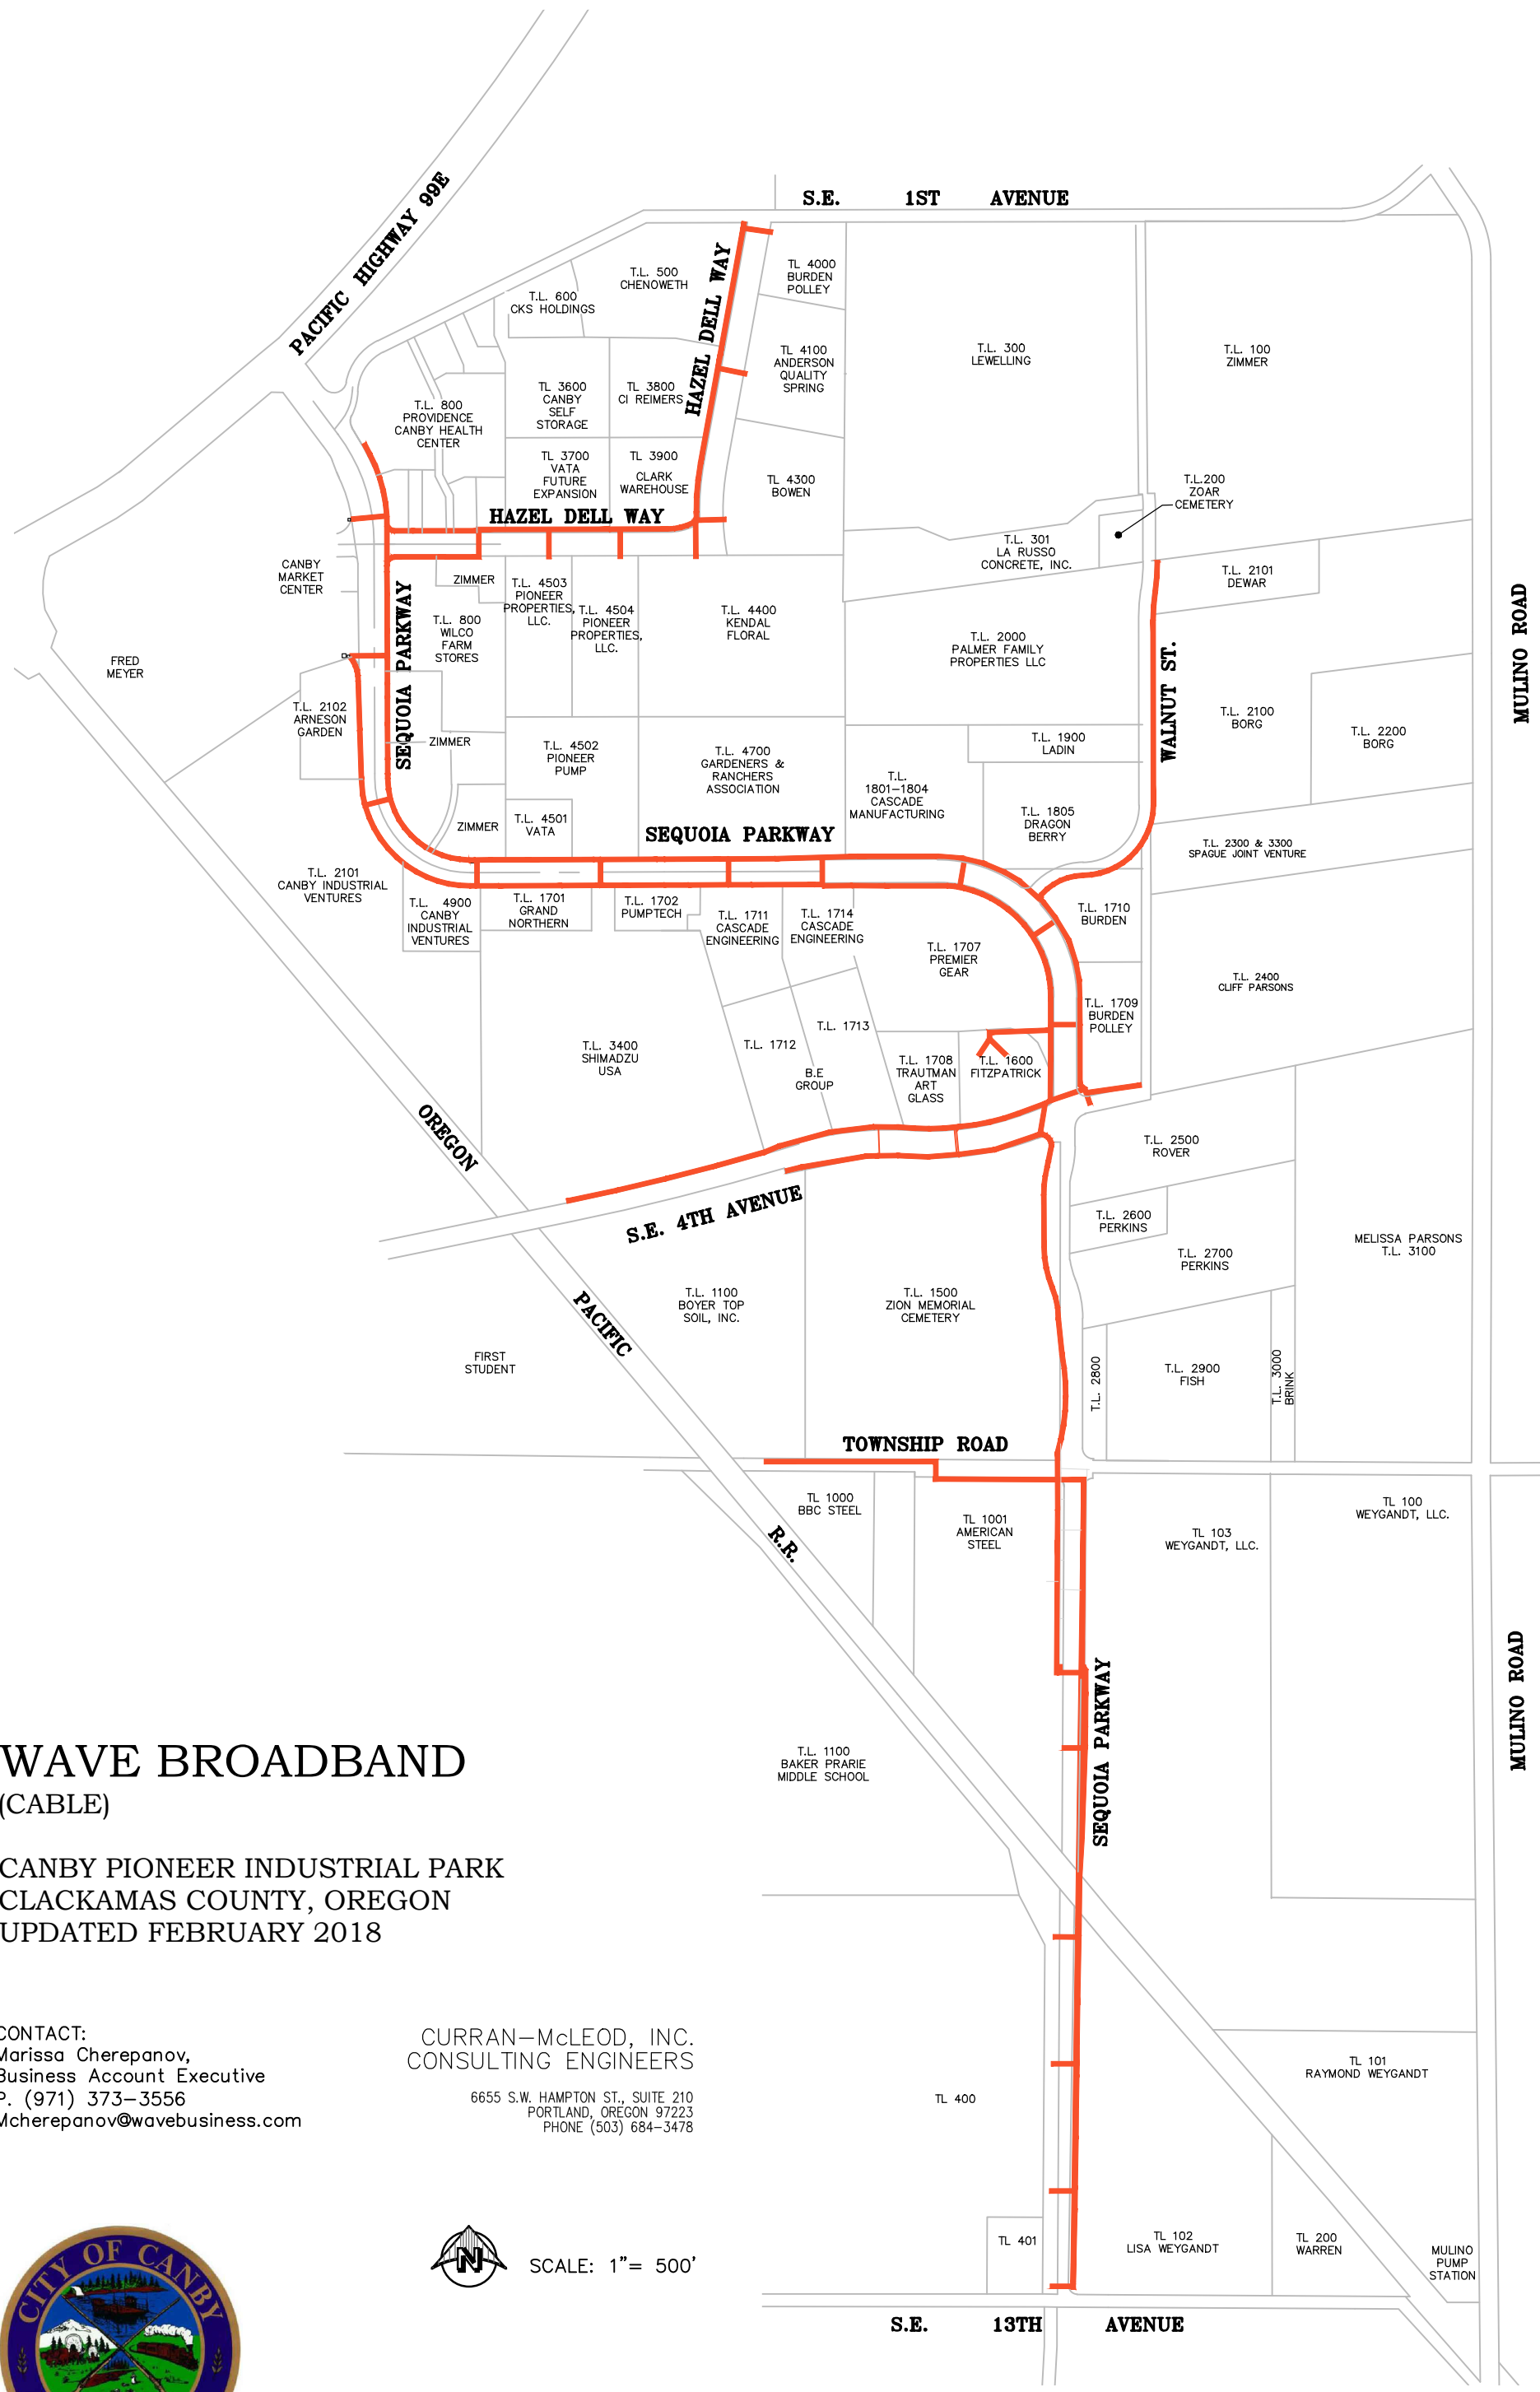

J:\Canby\1009\1009 INDUSTRIAL PARK UTILITIES.dwg, 2/27/2018 7:38:06 AM, DWG To PDF.pc3

WAVE BROADBAND (CABLE)

CANBY PIONEER INDUSTRIAL PARK
CLACKAMAS COUNTY, OREGON
UPDATED FEBRUARY 2018

CONTACT:
Marissa Cherepanov,
Business Account Executive
P. (971) 373-3556
Mcherepanov@wavebusiness.com

MULINO ROAD

MULINO ROAD