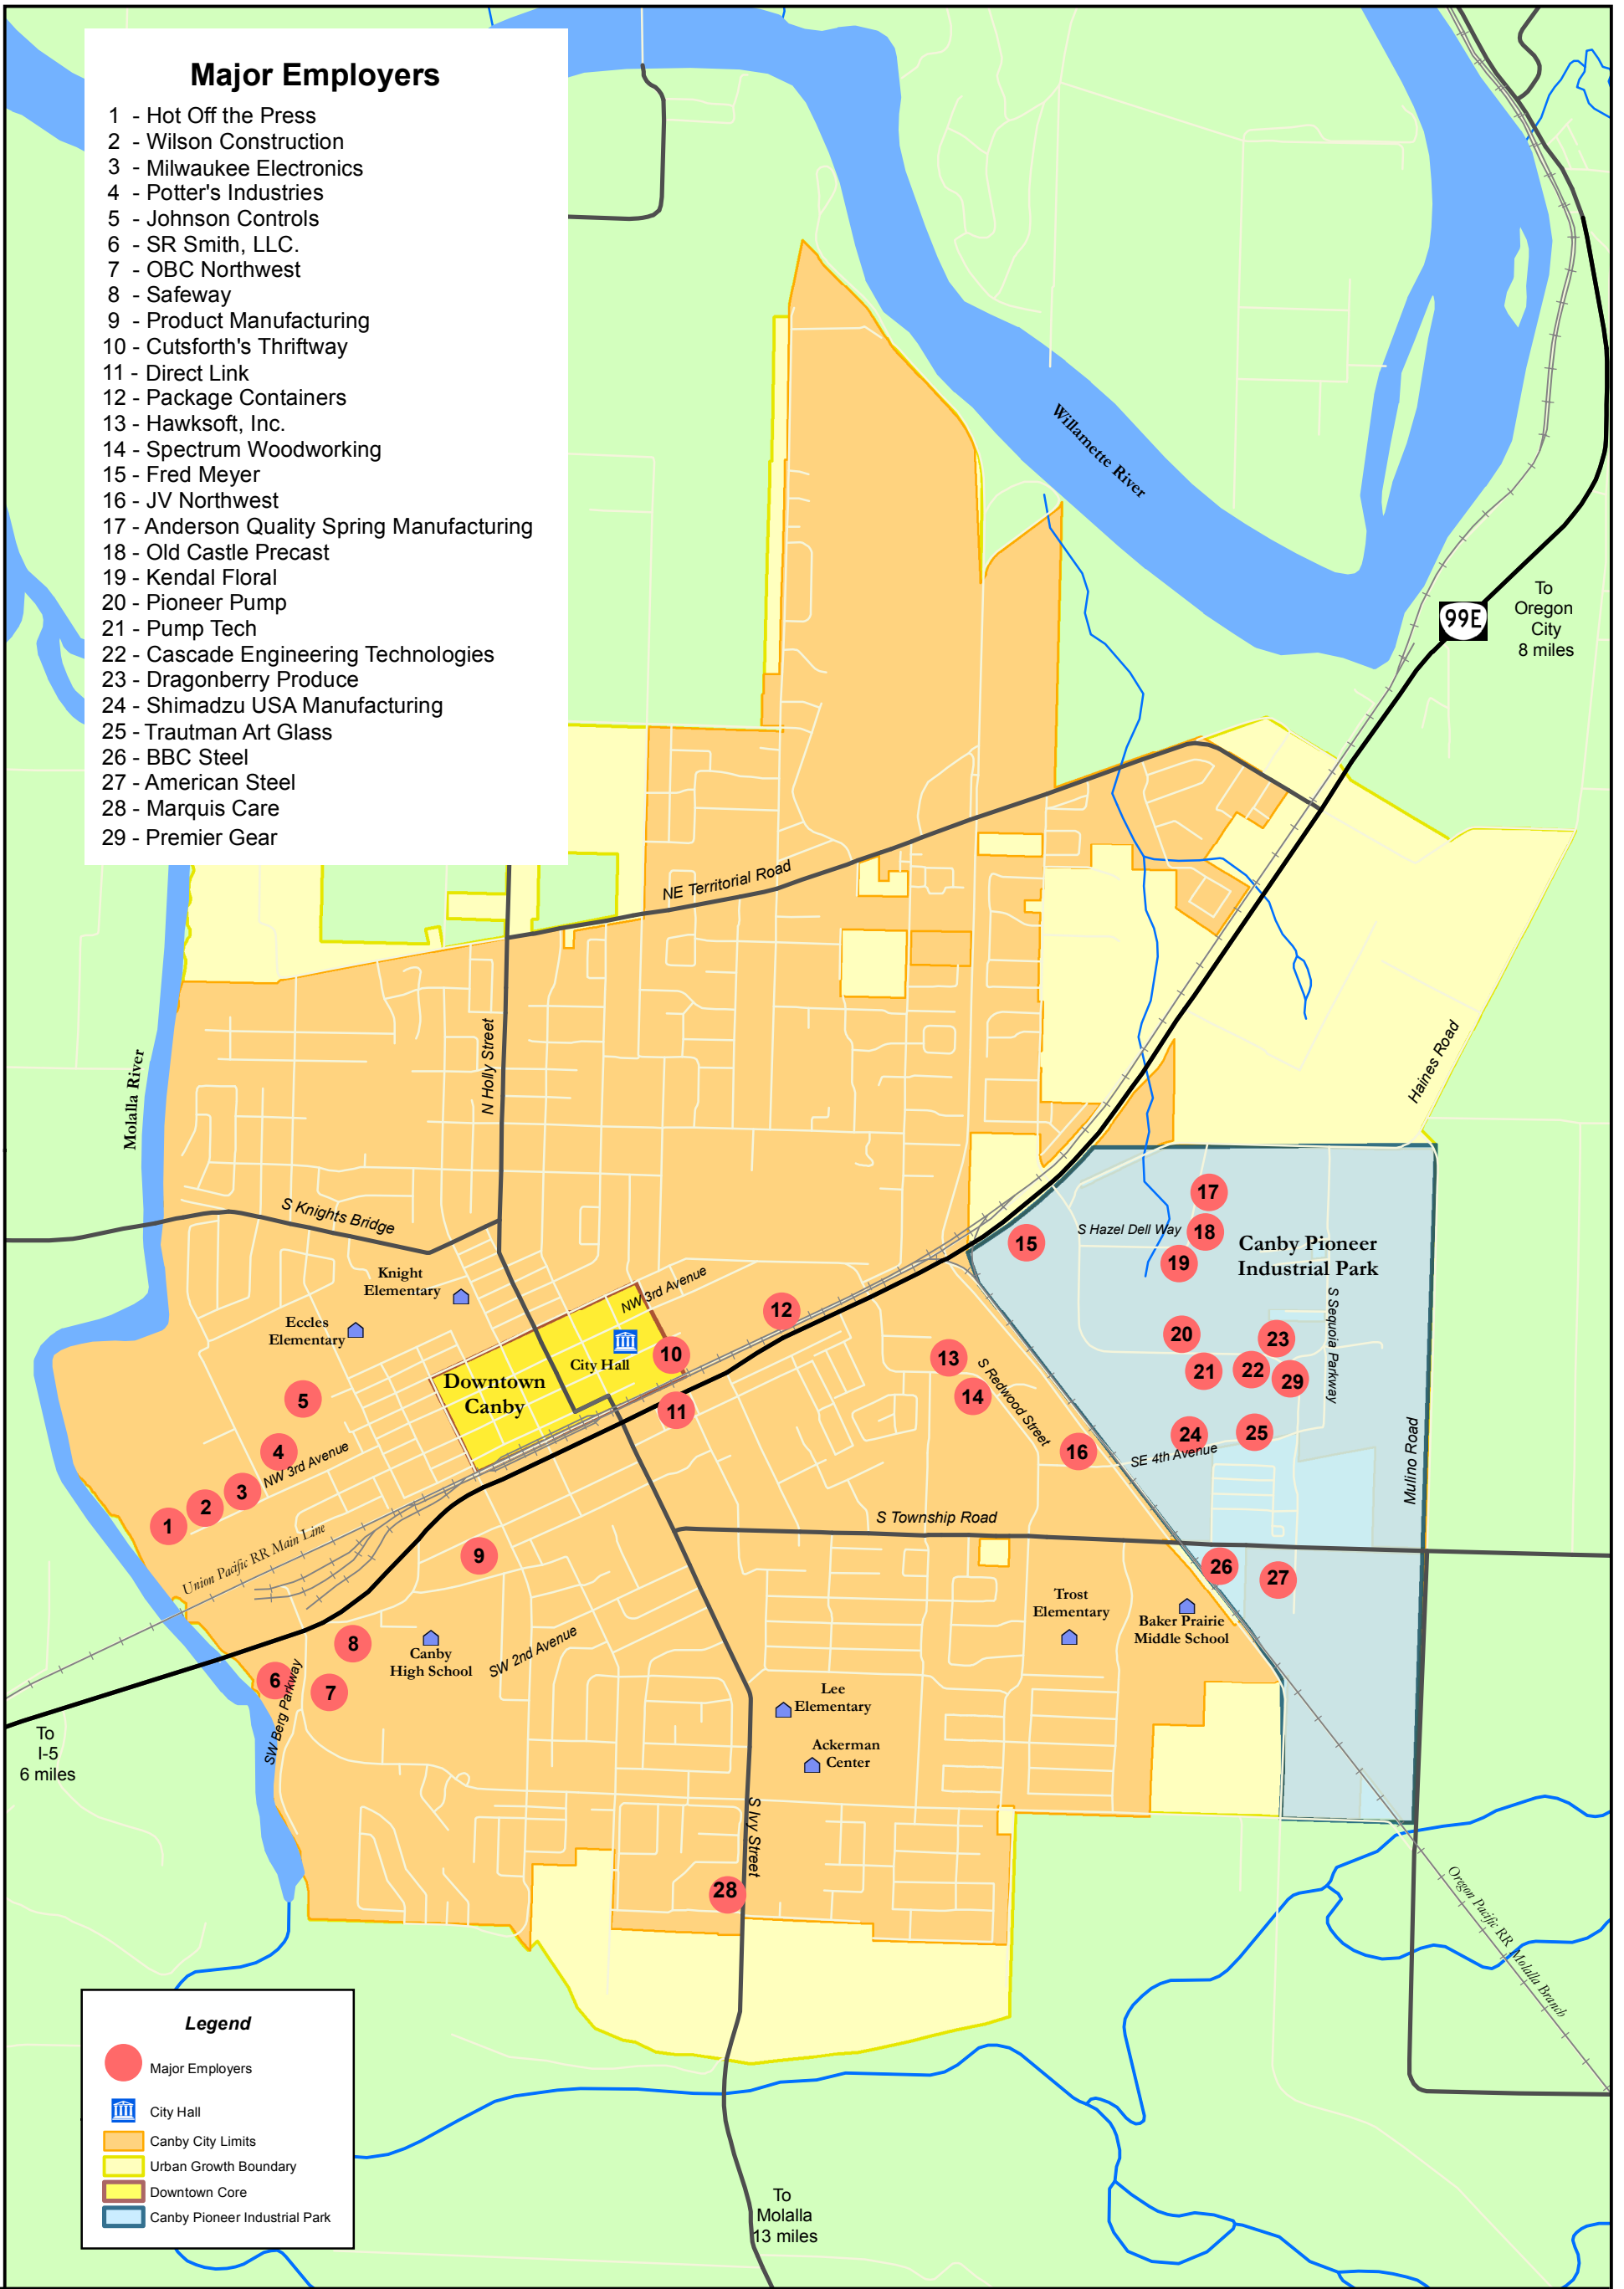

Major Employers

- 1 - Hot Off the Press
- 2 - Wilson Construction
- 3 - Milwaukee Electronics
- 4 - Potter's Industries
- 5 - Johnson Controls
- 6 - SR Smith, LLC.
- 7 - OBC Northwest
- 8 - Safeway
- 9 - Product Manufacturing
- 10 - Cutsforth's Thriftway
- 11 - Direct Link
- 12 - Package Containers
- 13 - Hawksoft, Inc.
- 14 - Spectrum Woodworking
- 15 - Fred Meyer
- 16 - JV Northwest
- 17 - Anderson Quality Spring Manufacturing
- 18 - Old Castle Precast
- 19 - Kendal Floral
- 20 - Pioneer Pump
- 21 - Pump Tech
- 22 - Cascade Engineering Technologies
- 23 - Dragonberry Produce
- 24 - Shimadzu USA Manufacturing
- 25 - Trautman Art Glass
- 26 - BBC Steel
- 27 - American Steel
- 28 - Marquis Care
- 29 - Premier Gear

City of Canby Major Employers Map

The information depicted on this map is for general reference only.
 The City of Canby cannot accept any responsibility for errors, omissions, or positional accuracy.

0 0.25 0.5 1 Miles