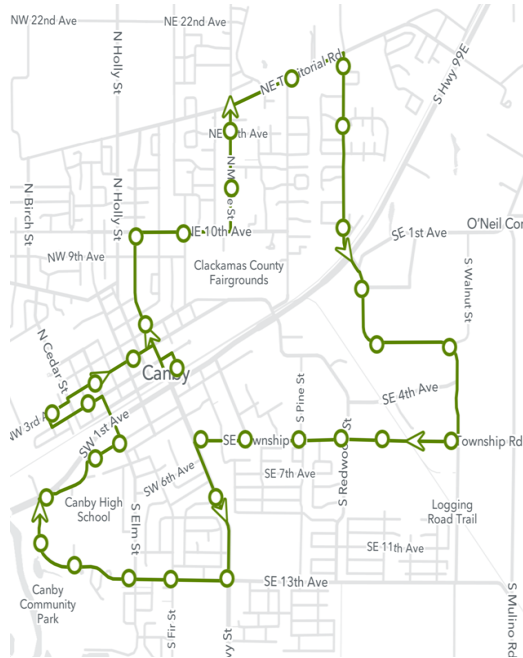

Canby Loop

Transit Fares

PER RIDE

Canby Loop	Free
Child (under 7 yrs.)	Free
99x	\$1.00

Dial-a-Ride Fares

PER RIDE IN EACH DIRECTION

Fare	\$1.00
Child (under 7 yrs.)	Free
Shopper Shuttle	Free

Bus Passes

Monthly	\$20.00
24 Ride Punch Card	\$20.00

The Canby Loop does not Operate:

- Weekends
- New Years Day
- Memorial Day
- Independence Day
- Labor Day
- Thanksgiving Day
- Christmas

Serving the City of Canby and surrounding communities

Monday Through Friday
from 5:55am to 7:38pm

A free service supported
by Canby Area Businesses
and local residents

Effective: 05/01/2022

CanbyAreaTransit.org
503-266-4022

CanbyAreaTransit.org
503-266-4022

CanbyAreaTransit.org
503-266-4022