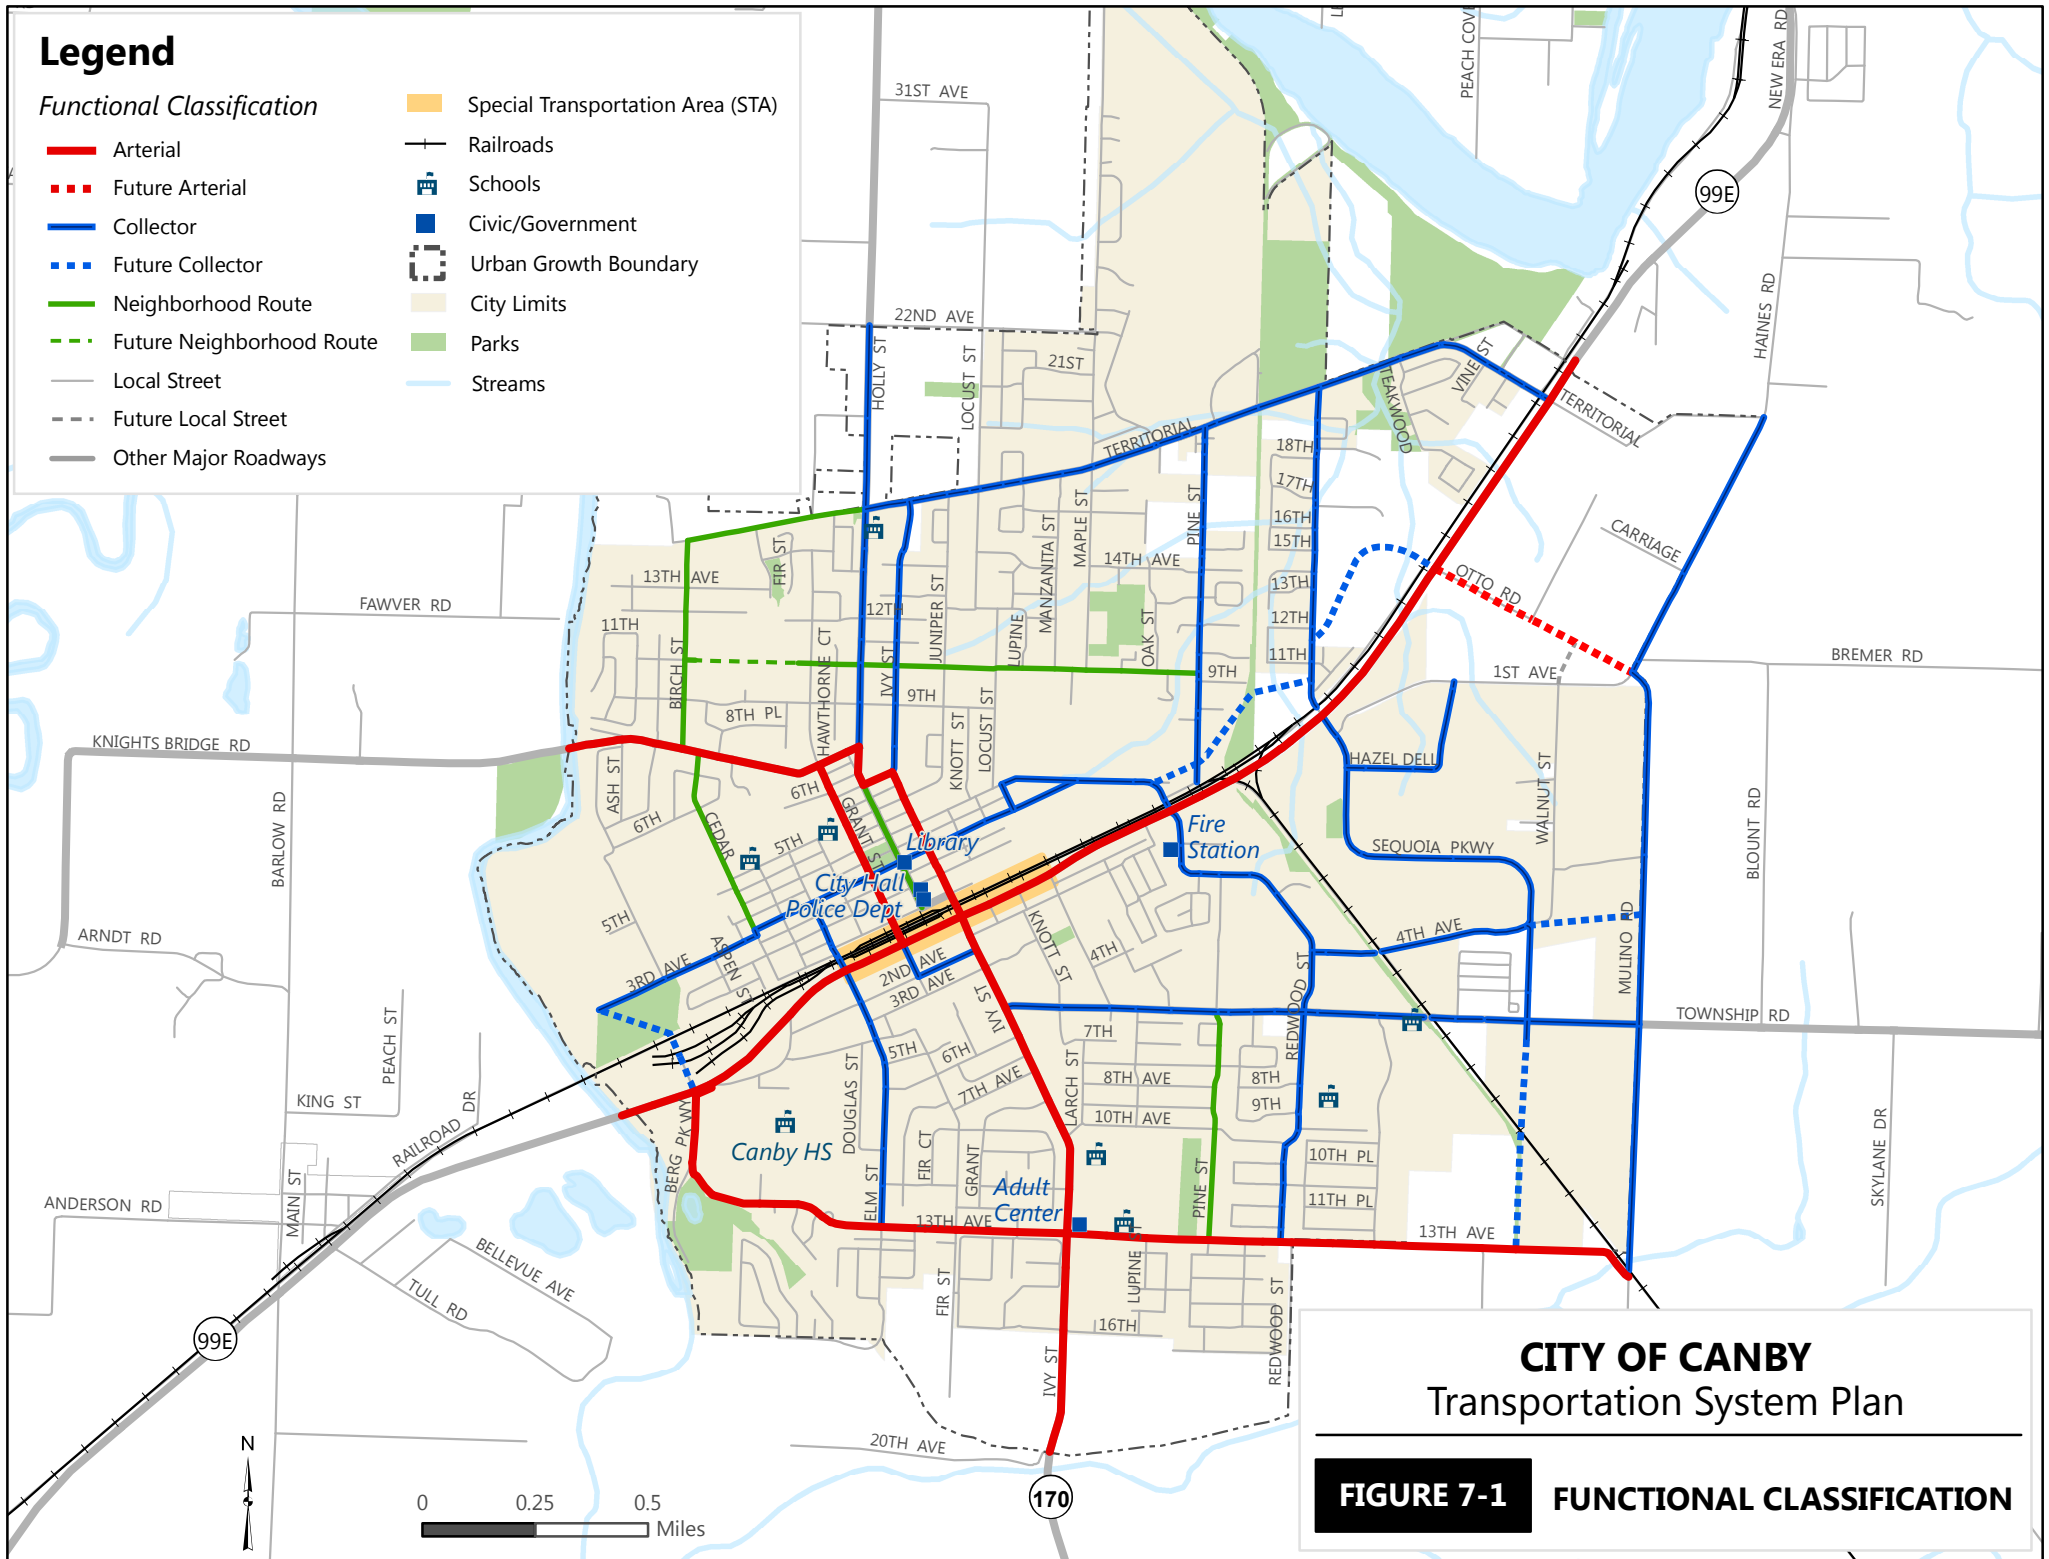

Legend

Functional Classification

- Arterial
- - - Future Arterial
- Collector
- - - Future Collector
- Neighborhood Route
- - - Future Neighborhood Route
- Local Street
- - - Future Local Street
- Other Major Roadways
- Special Transportation Area (STA)
- + Railroads
- Schools
- Civic/Government
- Urban Growth Boundary
- City Limits
- Parks
- Streams

CITY OF CANBY Transportation System Plan

FIGURE 7-1 FUNCTIONAL CLASSIFICATION