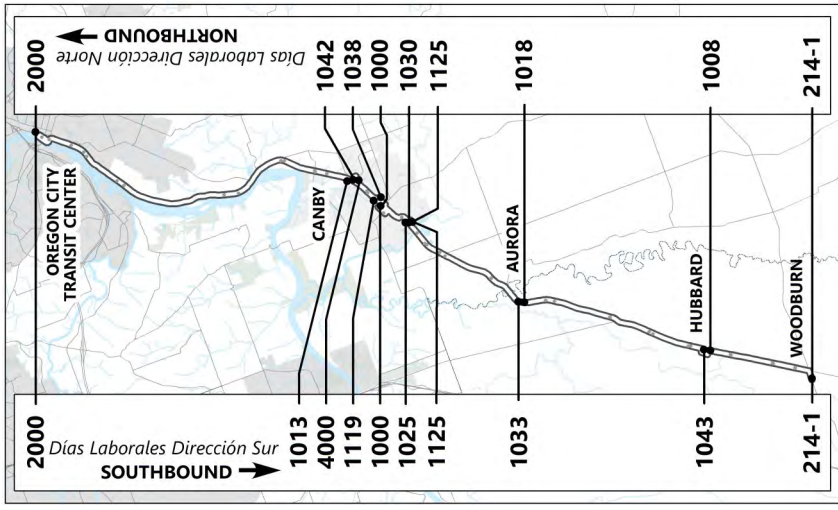

Route 99 - Woodburn to Oregon City
Ruta 99 - Woodburn a Oregon City

Bus Stop ID ID de la Parada	214-1	1008	1018	1125	1030	1000	1038	1042	2000
	Woodburn - Hwy 214 1600 Mount Hood Avenue	Hubbard 99E & G Street	Aurora 99E & 3rd St NE	Vietnam Era Memorial SW 4th Ave	99E & SW Berg Parkway	Canby Transit Center 100 NE 1st Avenue	99E (SE 1st) & S Locust	99E (SE 1st) & S Sequoia	Oregon City Transit Center
	6:32	6:37	6:40						
	9:00	9:04	9:07						
	10:00	10:04	10:07						
	11:30	11:34	11:37						
	2:00	2:04	2:07						
	4:30	4:34	4:37						
	5:52	5:56	5:59						
	7:05	7:09	7:12						

Northbound
Días Laborales Dirección Norte

Route 99
Ruta 99

* = ningún servicio
AM en fuente normal
PM en negrita

* = no service
AM in regular print
PM in bold print

Service available Monday - Friday
¡SERVICIO LOS DÍAS LABORALES SOLMENTE!

66 Route

Ruta 66

Formerly known as the CAT Orange Line
Conocida antes como la línea Naranja del CAT

Updated September 28, 2015
Actualizado el 28 de septiembre de 2015

Effective 9-21-15
Fecha de Entrada en Vigor 9-21-15

- Find the stop where you will board the bus. Note the Stop ID number.
- Read top to bottom to find scheduled arrival times at the listed stops.
- Read from left to right to find how long it takes to travel between stops.
- Schedules are subject to change without notice. For the most current schedule check the CAT website www.canbyareatransit.org.